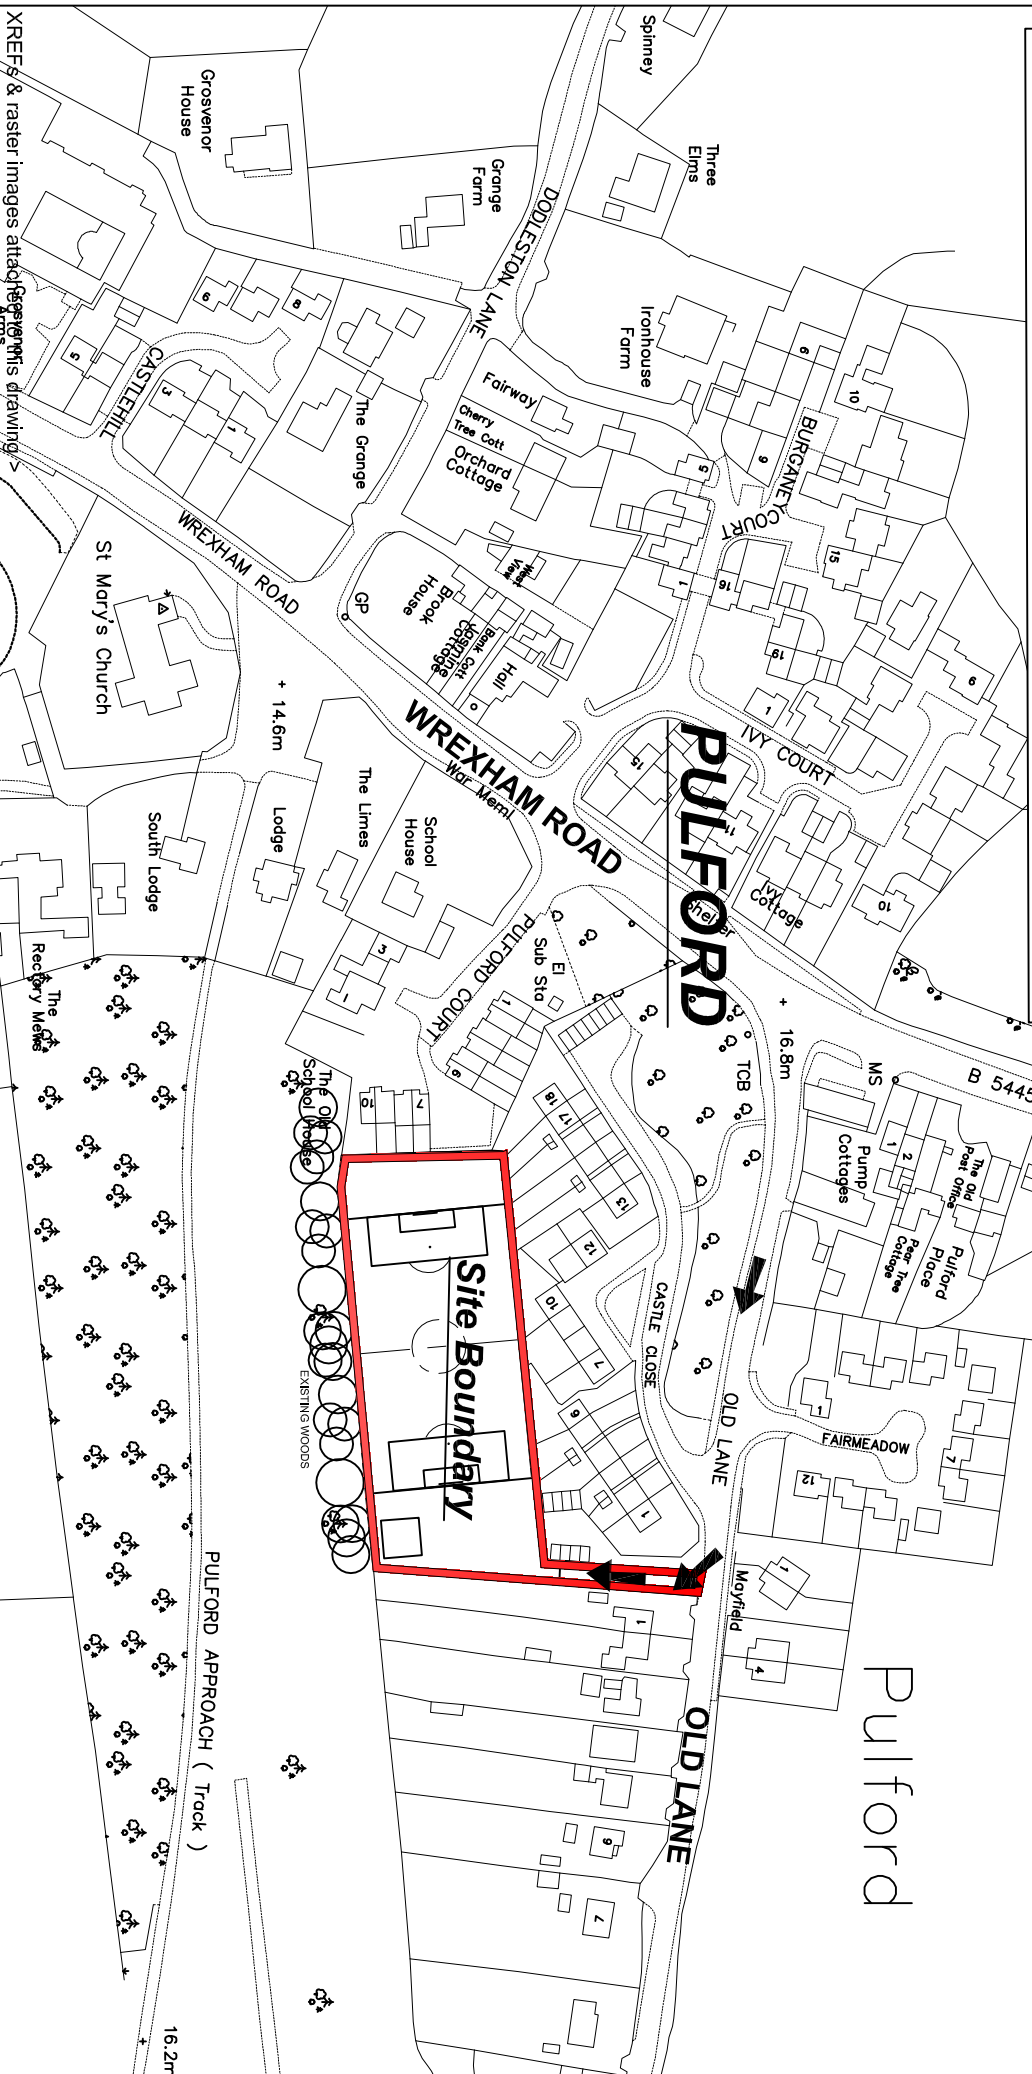

**Pulford Park Improvements
LOCATION PLAN
Old Lane, Pulford, Cheshire, CH4 9DW**

TO A483 + A55 to Chester

XREFS & raster images attached to drawings

Pulford Park

LOCATION PLAN

001

Rev

Name JS
Date: March 2016
Scale 1:2000 @A4

**TOTAL ENVIRONMENT
LANDSCAPE DESIGN**
The Forum, Chester, CH1 2HS